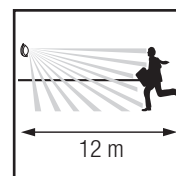

## LED Spotlights for energy saving

6 W / 12 W / 30 W

with and without motion detector

### ELED6 / ELED12

- New fixtures, flexible installation in 3 different positions
- Robust aluminium cast housing
- Lifetime approx. 50'000 h (more than 5 years permanent use) independent of on/off cycles
- Low operation temperature
- No flickering, full light right from the moment you „switch on“
- Motion detector can be swivelled independently horizontally and vertically
- Detection angle 180° / 12 m
- Time and lux sensitivity adjustable
- Output 420 lm / 840 lm
- IP54 Standard / IP44 with motion detector
- 36 Month warranty